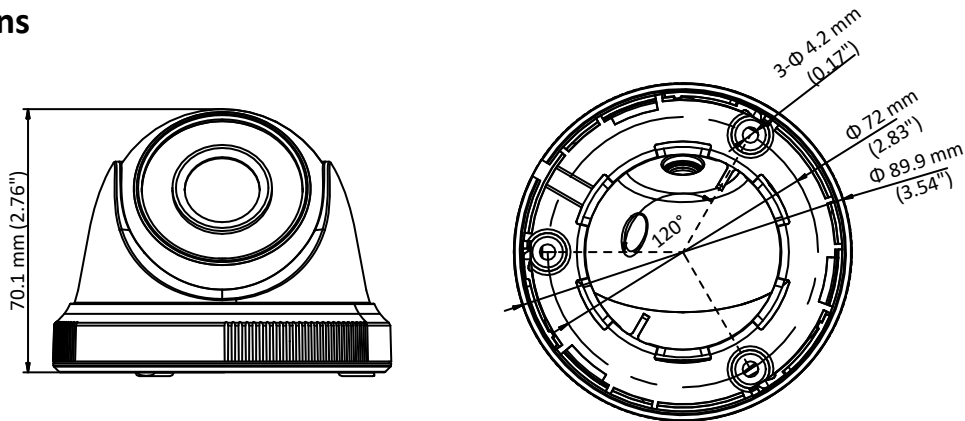

## Specifications

<b>Camera</b>	
Image Sensor	2MP CMOS image sensor
Signal System	PAL/NTSC
Effective Pixels	1920 (H) × 1080 (V)
Min. illumination	0.01 Lux @ (F1.2,AGC ON),0 Lux with IR
Shutter Time	1/25 (1/30) s to 1/50,000 s
Lens	2.8 mm, 3.6 mm, 6 mm optional
	Field of view: 103° (2.8 mm), 82.2° (3.6 mm), 54° (6 mm)
Lens Mount	M12
Day & Night	ICR
Angle Adjustment	Pan: 0° to 360°, Tilt: 0° to 75°, Rotation: 0° to 360°
Synchronization	Internal synchronization
Video Frame Rate	1080p@25fps/1080p@30fps
HD Video Output	1 analog HD output
S/N Ratio	>62 dB
<b>General</b>	
Operating Conditions	-40 °C to 60 °C (-40 °F to 140 °F), Humidity: 90% or less (non-condensation)
Power Supply	12 V DC ± 15%
Power Consumption	Max. 4 W
IR Range	Up to 20 m
Dimension	Φ 89.9 mm × 70.1 mm (3.54" × 2.76")
Weight	250 g (0.55 lb.)

## Dimensions