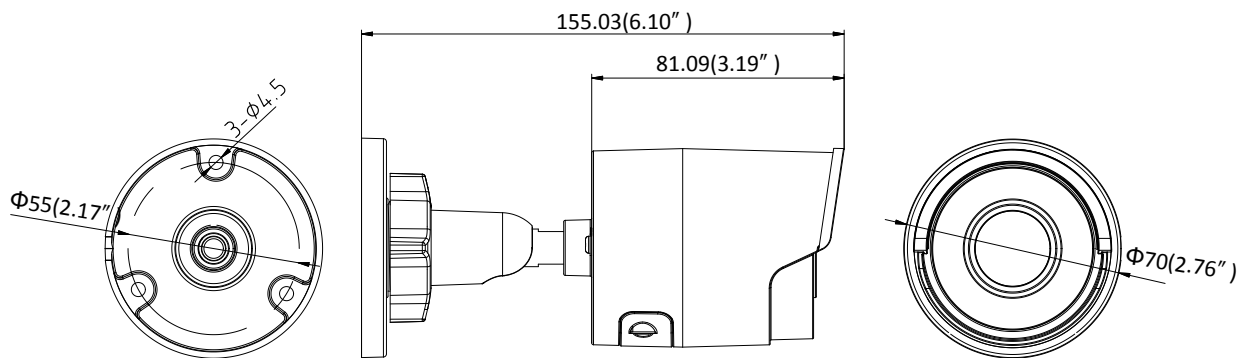

General Function	One-key Reset, Anti-Flicker, Heartbeat, Mirror, Password Protection, Privacy Mask, Watermark, IP Address Filter
Interface	
Communication Interface	1 RJ45 10M/100M self-adaptive Ethernet port
On-board Storage	Built-in microSD/SDHC/SDXC slot, up to 128 GB
Smart Feature-set	
Behavior Analysis	Line crossing detection, intrusion detection, unattended baggage detection, object removal detection
Line Crossing Detection	Cross a pre-defined virtual line, up to 1 pre-defined virtual lines supported
Intrusion Detection	Enter and loiter in a pre-defined virtual region, up to 1 pre-defined virtual regions supported
Object Removal Detection	Objects removed from the pre-defined region, such as the exhibits on display.
Unattended Baggage Detection	Objects left over in the pre-defined region such as the baggage, purse, dangerous materials
Face Detection	Human face appears in the image can be detected and trigger linkage method
General	
Operating Conditions	-30 °C to +60 °C (-22 °F to +140 °F), Humidity 95% or less (non-condensing)
Power Supply	12 VDC ± 25%, 5.5W PoE(802.3af, class 3), 7W
IR Range	Up to 30 m
Protection Level	IP67
Dimensions	Camera: $\Phi 70 \times 155.03$ mm ($\Phi 2.76'' \times 6.1''$) Package: $216 \times 121 \times 118$ mm ($8.5'' \times 4.76'' \times 4.65''$)
Weight	Camera: 410 g (0.9 lb.)

Available Models

DS-2CD2035FWD-I

Dimensions

Unit: mm